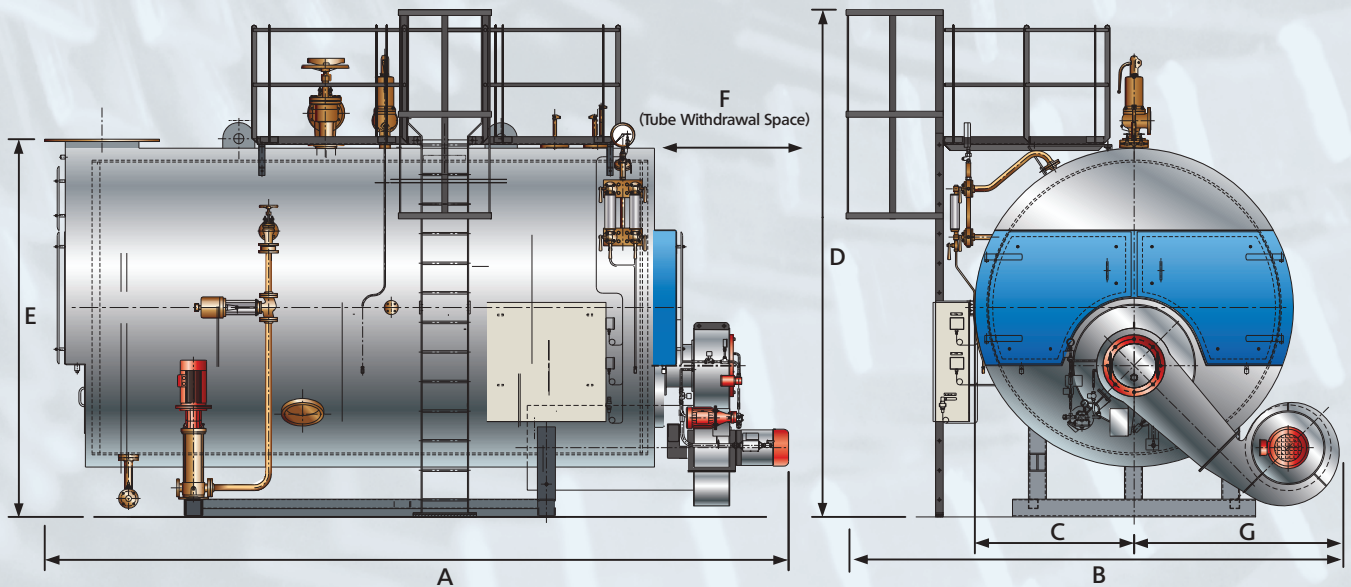

Cochran Steam Boiler

ST37 LN 7000-24000kg/hr

Cochran's ST37 LN Package Steam Boiler is of horizontal three pass wet back design and constructed in accordance with BS EN 12953. This CE marked boiler is designed to meet the latest European environmental legislation and anticipated Medium Combustion Plant Directive (MCPD) requirements. Suitable for any application, the design features Cochran's low NOx, low noise burners as standard, and are available with a comprehensive range of control options.

Outputs (F&A 100°C): From 7000 kg/hr to 24000 kg/hr.

ST37 Boiler Model		LN7	LN8	LN9	LN10	LN12	LN14	LN16	LN18	LN20	LN22	LN24	
Rating F&A 100°C	kg/hr	7000	8000	9000	10000	12000	14000	16000	18000	20000	22000	24000	
Dimensions	A	mm	6477	6835	6660	6971	7834	7685	7874	7922	8402	8725	9025
	B	mm	4303	4481	4561	4561	4798	4923	5035	5566	5566	5986	5986
	C	mm	1402	1484	1539	1539	1651	1727	1750	1897	1897	1970	1970
	D	mm	4531	4699	4807	4807	5056	5112	5175	5354	5354	5515	5515
	E	mm	3301	3469	3577	3577	3826	3882	3945	4124	4124	4285	4285
	F	mm	4740	5040	4740	5140	5900	5750	5750	5760	6210	6510	6760
	G	mm	1720	1816	1841	1841	1966	2015	2104	2488	2488	2835	2835
Min Transport Width	mm	2872	3036	3146	3146	3370	3522	3568	3862	3862	4008	4008	
Min Transport Height	mm	3441	3609	3717	3717	4016	4072	4135	4124	4124	4285	4285	
Rec Chimney Dia	mm	550	600	650	660	720	800	865	900	945	1000	1020	
Stop Valve Dia	mm	125	150	150	150	200	200	200	200	250	250	250	
Safety Valve Size	mm	50	65	65	65	65	80	80	80	100	100	100	
Safety Valve Outlet Dia	mm	80	100	100	100	125	125	125	125	150	150	150	
Blowdown Valve Dia	mm	50	50	50	50	50	50	50	50	50	50	50	
Feed Pump Inlet Dia	mm	40	50	50	50	50	50	50	50	50	65	65	
Weight Empty	Tonnes	21.2	26.0	26.7	28.2	33.0	37.1	37.5	42.1	44.4	54.9	56.2	
Weight to NWL	Tonnes	35.7	43.7	43.8	46.7	58.2	62.1	62.0	72.3	76.7	91.7	94.4	
Weight Full	Tonnes	38.7	47.4	47.6	50.8	64.4	68.8	68.9	80.4	85.4	101.6	104.7	